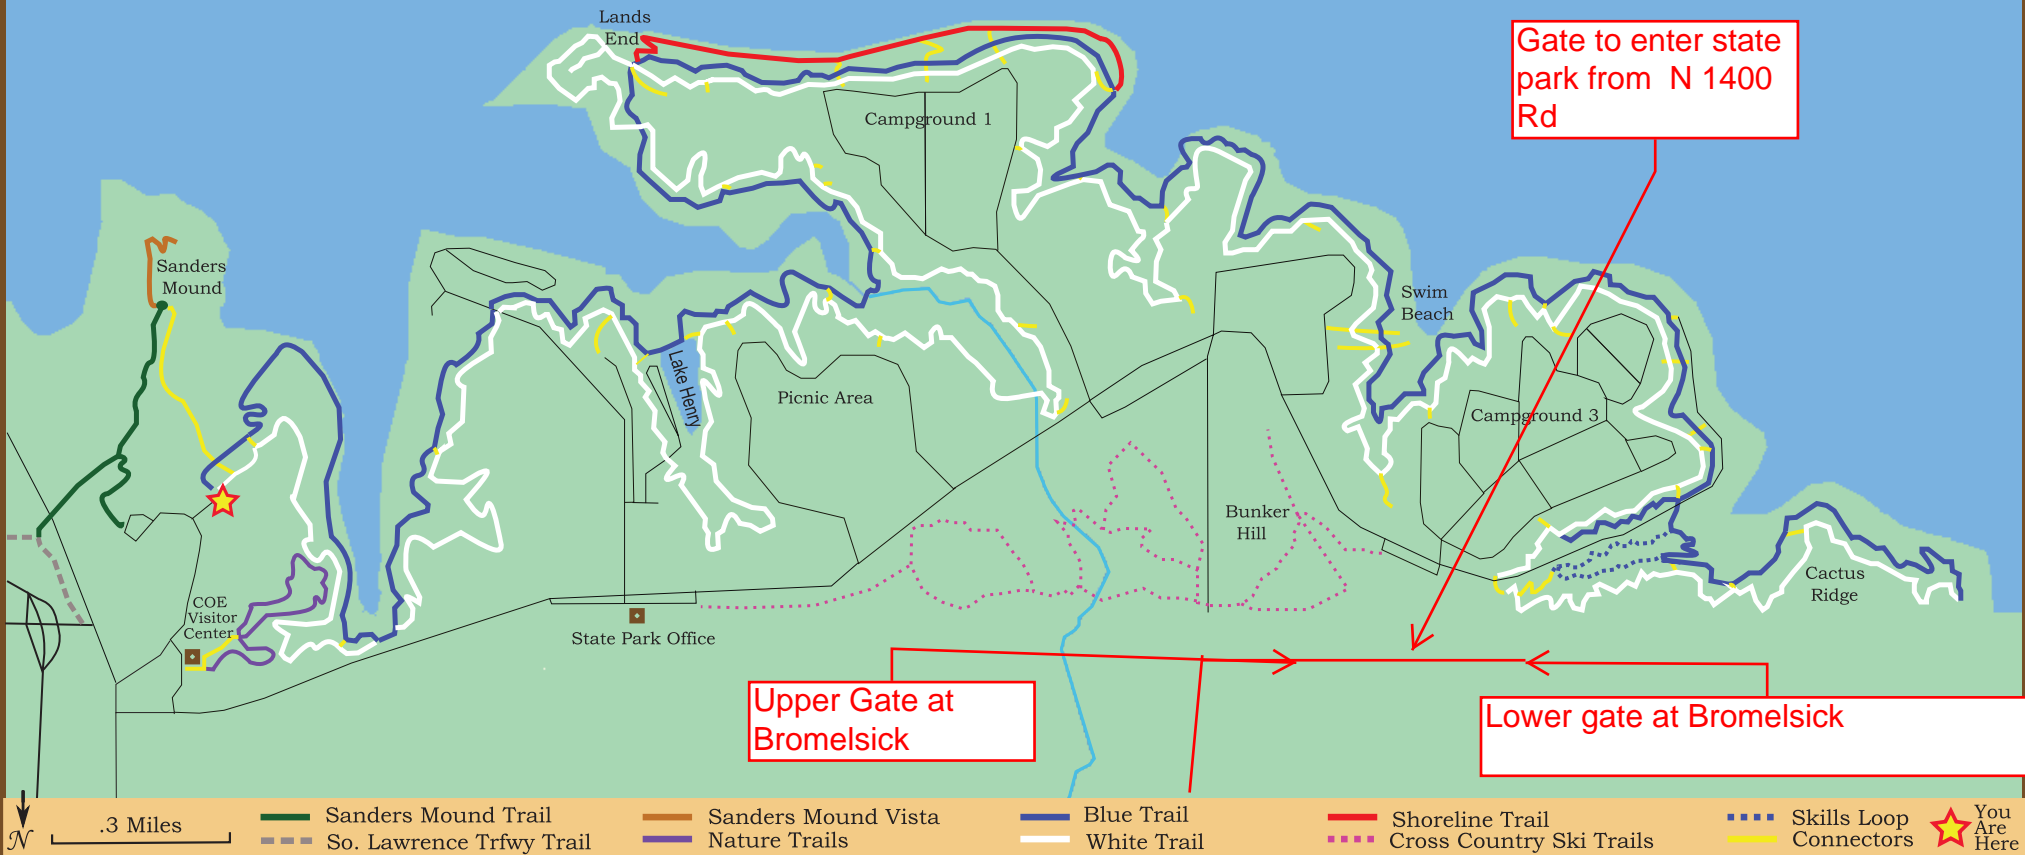

CLINTON LAKE NORTH SHORE TRAILS

The North Shore Trails are a cooperative effort of the Kansas Trails Council, the US Army Corps of Engineers, Clinton State Park and the Lawrence Mountain Bike Club.